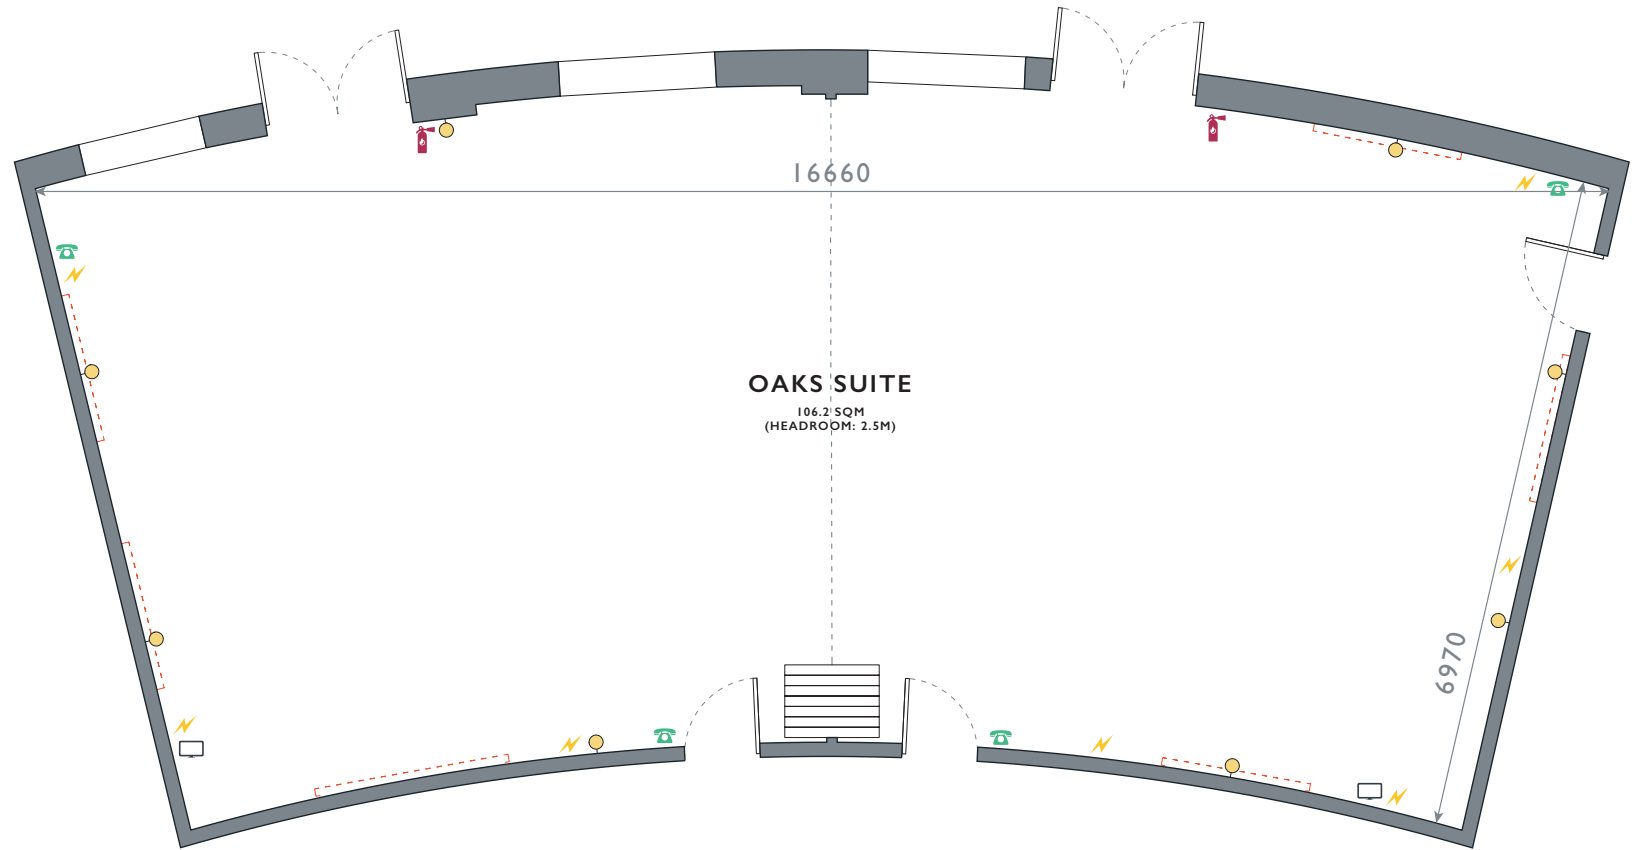

MEETING & EVENT ROOMS AT
THE GOODWOOD HOTEL

GOODWOOD HOTEL

THE GOODWOOD HOTEL
ROOM CAPACITIES

	THEATRE	BOARDROOM	U-SHAPE	CLASSROOM	CABARET	BUFFET	DINNER
CEDAR 16 X 10.4 X 2.6M	150	40	50	60	70	120	120
CEDAR 1 OR 2 8 X 10.4 X 2.6M	50	25	25	25	25	60	50
OAKS 16.7 X 7 X 2.5M	85	30	30	30	40	70	N/A
OAKS 1 OR 2 8.4 X 7 X 2.5M	30	16	15	14	15	30	N/A
THE LENNOX 5.7 X 7.6 X 3.1M	36	20	N/A	N/A	24	N/A	36
RED ROOM 4.4 X 5.1 X 3.0M	12	10	N/A	N/A	5	N/A	10
SYNDICATE ROOMS 6.3 X 3.3 X 2.2M	15	10	N/A	N/A	N/A	N/A	N/A

ROOM MEASUREMENTS ARE SHOWN IN MM

THE GOODWOOD HOTEL
OAKS SUITE

KEY:

-  POWER SOCKET
-  D.V. POWER SOCKET
-  TELEPHONE POINT
-  VOICE PORT
-  LOUD SPEAKER
-  WIFI
-  NETWORK POINT
-  TV POINT
-  PATCH POINT
-  SPEAKER
-  LECTURN
-  FIRE POINT
-  FIRE FIGHTING EQUIPMENT
-  LIGHT FIXTURE
-  RADIATOR
-  SKYLIGHT
-  INCLUDED IN HIRE

ROOM MEASUREMENTS ARE SHOWN IN MM

THE GOODWOOD HOTEL
LENNOX SUITE

KEY:

-  POWER SOCKET
-  D.V. POWER SOCKET
-  TELEPHONE POINT
-  VOICE PORT
-  LOUD SPEAKER
-  WIFI
-  NETWORK POINT
-  TV POINT
-  PATCH POINT
-  SPEAKER
-  LECTURN
-  FIRE POINT
-  FIRE FIGHTING EQUIPMENT
-  LIGHT FIXTURE
-  RADIATOR
-  SKYLIGHT
-  INCLUDED IN HIRE

ROOM MEASUREMENTS ARE SHOWN IN MM