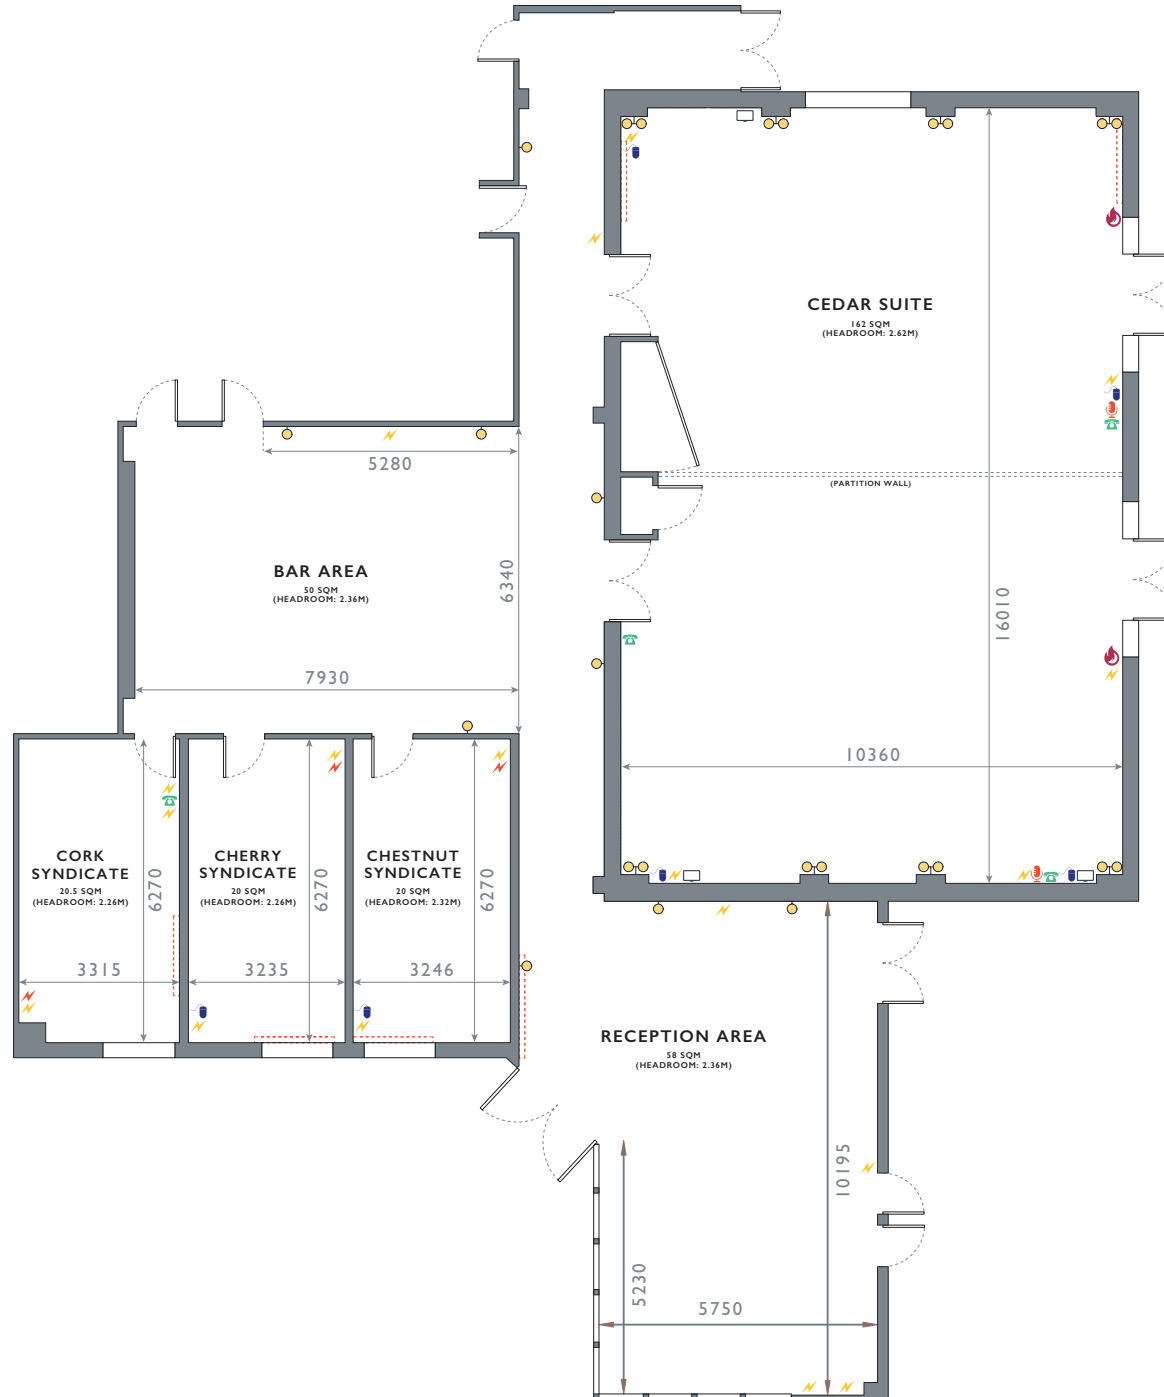

MEETING & EVENT ROOMS AT
THE GOODWOOD HOTEL

GOODWOOD HOTEL

THE GOODWOOD HOTEL
ROOM CAPACITIES

	THEATRE	BOARDROOM	U-SHAPE	CLASSROOM	CABARET	BUFFET	DINNER
CEDAR 16 X 10.4 X 2.6M	150	40	50	60	70	120	120
CEDAR 1 OR 2 8 X 10.4 X 2.6M	50	25	25	25	25	60	50
OAKS 16.7 X 7 X 2.5M	85	30	30	30	40	70	N/A
OAKS 1 OR 2 8.4 X 7 X 2.5M	30	16	15	14	15	30	N/A
THE LENNOX 5.7 X 7.6 X 3.1M	36	20	N/A	N/A	24	N/A	36
RED ROOM 4.4 X 5.1 X 3.0M	12	10	N/A	N/A	5	N/A	10
SYNDICATE ROOMS 6.3 X 3.3 X 2.2M	15	10	N/A	N/A	N/A	N/A	N/A

THE GOODWOOD HOTEL
CEDAR SUITE

KEY:

-  POWER SOCKET
-  D.V. POWER SOCKET
-  TELEPHONE POINT
-  VOICE PORT
-  LOUD SPEAKER
-  WIFI
-  NETWORK POINT
-  TV POINT
-  PATCH POINT
-  SPEAKER
-  LECTURN
-  FIRE POINT
-  FIRE FIGHTING EQUIPMENT
-  LIGHT FIXTURE
-  RADIATOR
-  SKYLIGHT
-  INCLUDED IN HIRE

ROOM MEASUREMENTS ARE SHOWN IN MM

THE GOODWOOD HOTEL
OAKS SUITE

KEY:

-  POWER SOCKET
-  D.V. POWER SOCKET
-  TELEPHONE POINT
-  VOICE PORT
-  LOUD SPEAKER
-  WIFI
-  NETWORK POINT
-  TV POINT
-  PATCH POINT
-  SPEAKER
-  LECTURN
-  FIRE POINT
-  FIRE FIGHTING EQUIPMENT
-  LIGHT FIXTURE
-  RADIATOR
-  SKYLIGHT
-  INCLUDED IN HIRE

ROOM MEASUREMENTS ARE SHOWN IN MM

THE GOODWOOD HOTEL
LENNOX SUITE

KEY:

-  POWER SOCKET
-  D.V. POWER SOCKET
-  TELEPHONE POINT
-  VOICE PORT
-  LOUD SPEAKER
-  WIFI
-  NETWORK POINT
-  TV POINT
-  PATCH POINT
-  SPEAKER
-  LECTURN
-  FIRE POINT
-  FIRE FIGHTING EQUIPMENT
-  LIGHT FIXTURE
-  RADIATOR
-  SKYLIGHT
-  INCLUDED IN HIRE