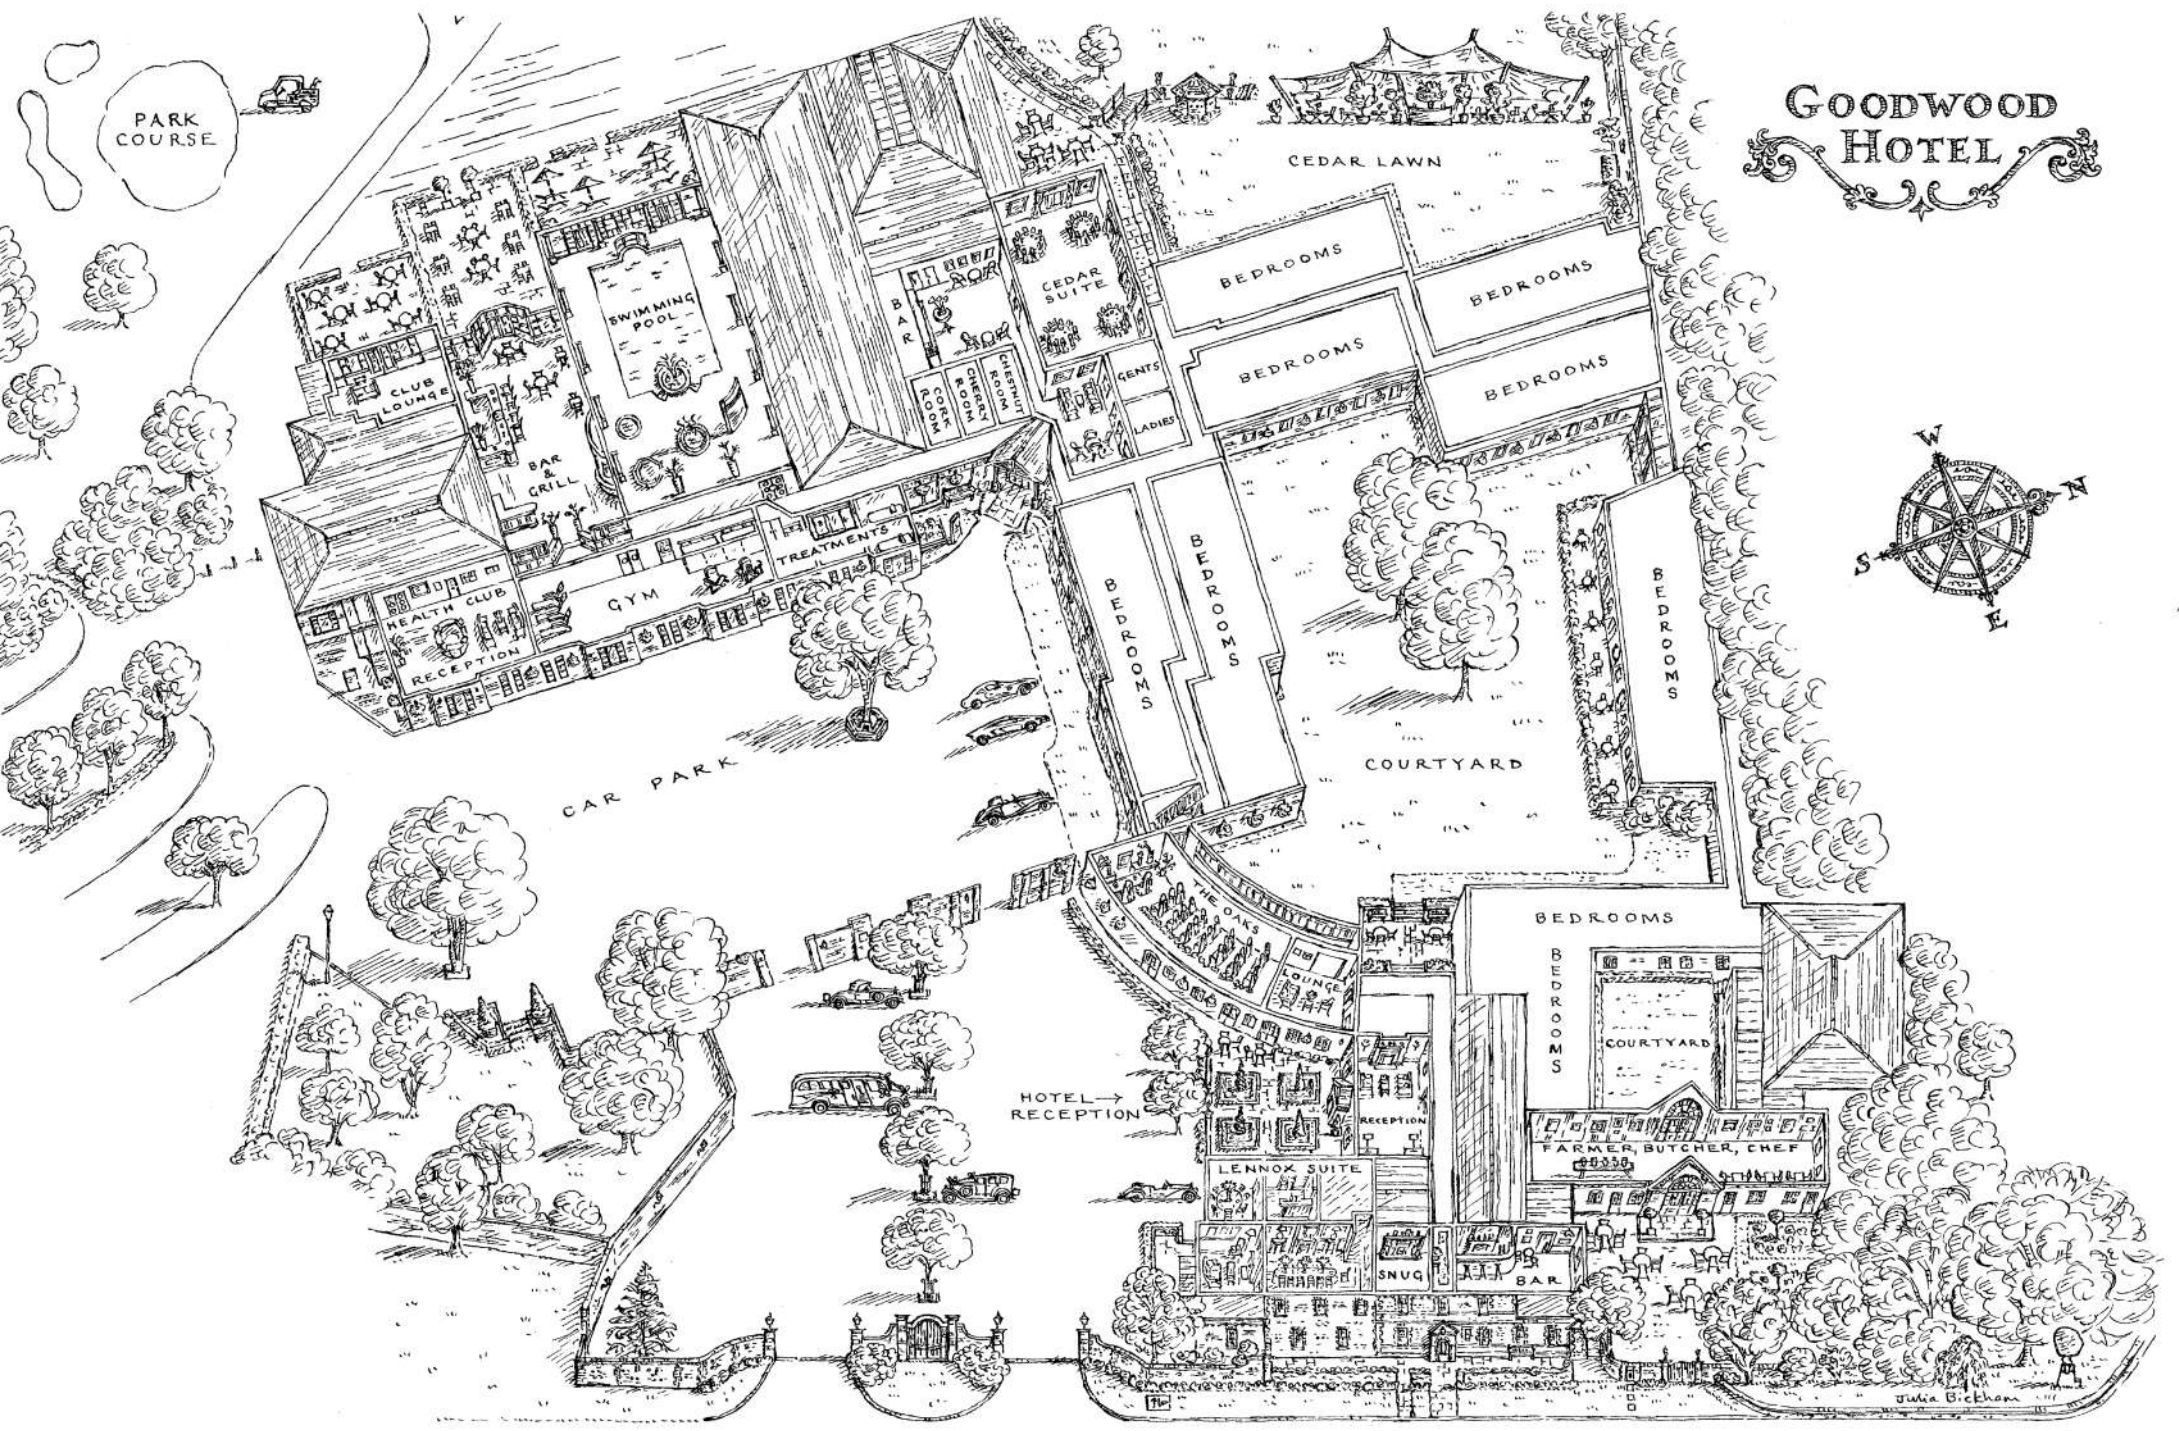

MEETING & EVENT ROOMS AT
THE GOODWOOD HOTEL

GOODWOOD HOTEL

THE GOODWOOD HOTEL
ROOM CAPACITIES

	THEATRE	BOARDROOM	U-SHAPE	CLASSROOM	CABARET	BUFFET	DINNER
CEDAR 16 X 10.4 X 2.6M	150	40	50	60	70	120	120
CEDAR 1 OR 2 8 X 10.4 X 2.6M	50	25	25	25	25	60	50
OAKS 16.7 X 7 X 2.5M	85	30	30	30	40	70	N/A
OAKS 1 OR 2 8.4 X 7 X 2.5M	30	16	15	14	15	30	N/A
THE LENNOX 5.7 X 7.6 X 3.1M	36	20	N/A	N/A	24	N/A	36
RED ROOM 4.4 X 5.1 X 3.0M	12	10	N/A	N/A	5	N/A	10
SYNDICATE ROOMS 6.3 X 3.3 X 2.2M	15	10	N/A	N/A	N/A	N/A	N/A

ROOM MEASUREMENTS ARE SHOWN IN MM

THE GOODWOOD HOTEL
OAKS SUITE

KEY:

-  POWER SOCKET
-  D.V. POWER SOCKET
-  TELEPHONE POINT
-  VOICE PORT
-  LOUD SPEAKER
-  WIFI
-  NETWORK POINT
-  TV POINT
-  PATCH POINT
-  SPEAKER
-  LECTURN
-  FIRE POINT
-  FIRE FIGHTING EQUIPMENT
-  LIGHT FIXTURE
-  RADIATOR
-  SKYLIGHT
-  INCLUDED IN HIRE