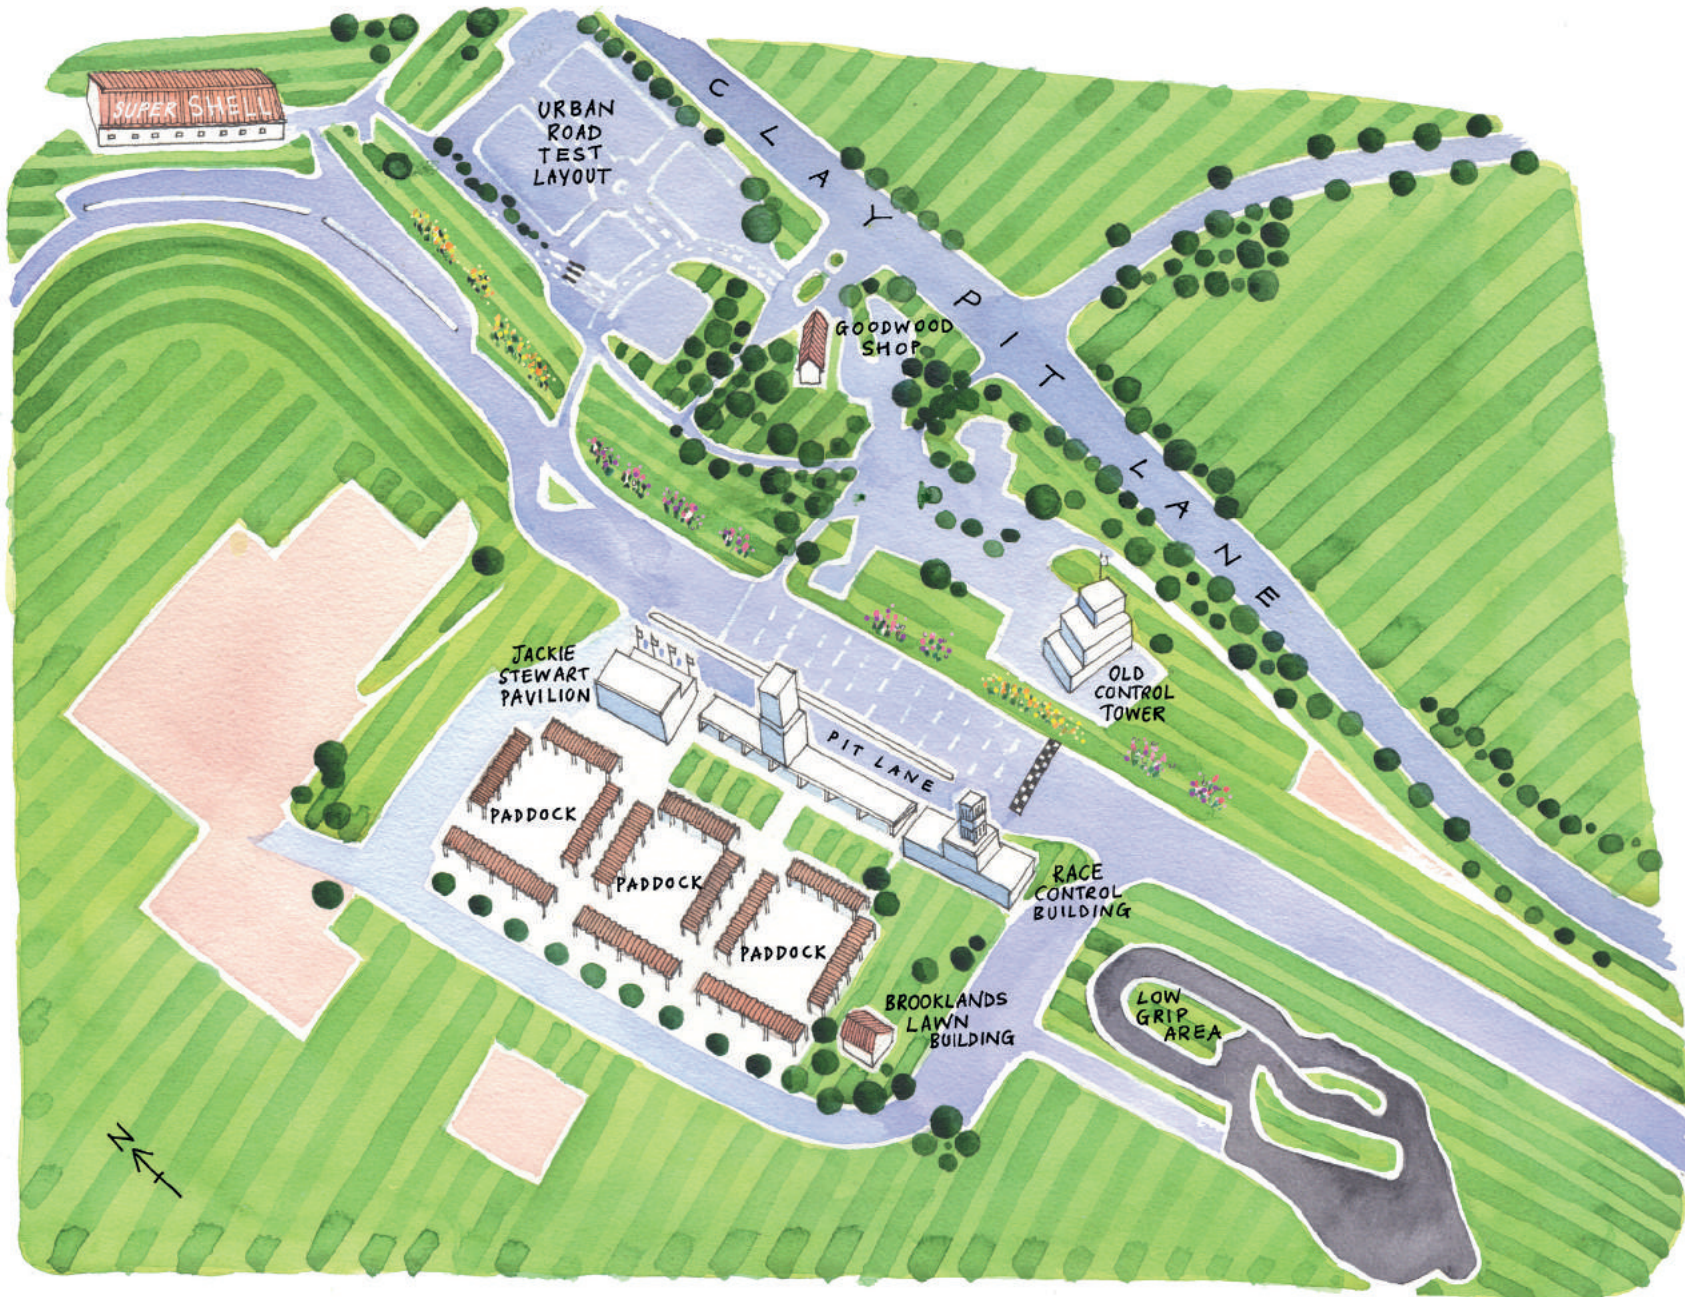

MEETING & EVENT ROOMS AT
GOODWOOD MOTOR CIRCUIT

SUPER SHELL

SUPER SHELL
ROOM CAPACITIES

THEATRE	80
BOARDROOM	16 TABLES 48 CHAIRS
U-SHAPE	14 TABLES 42 CHAIRS
CLASSROOM	12 TABLES 24 CHAIRS
CABARET	12 TABLES 60 CHAIRS
POSEUR TABLES	40 TALL TABLES 60 STOOLS
ROUNDS	14 TABLES 140 CHAIRS

SUPER SHELL

KEY:

-  POWER SOCKET
-  TELEPHONE POINT
-  NETWORK POINT
-  FIRE POINT
-  FIRE FIGHTING EQUIPMENT
-  INCLUDED IN HIRE
-  BACK OF HOUSE AREA
-  GARDEN AREA INCLUDED IN HIRE

ROOM MEASUREMENTS ARE SHOWN IN MM