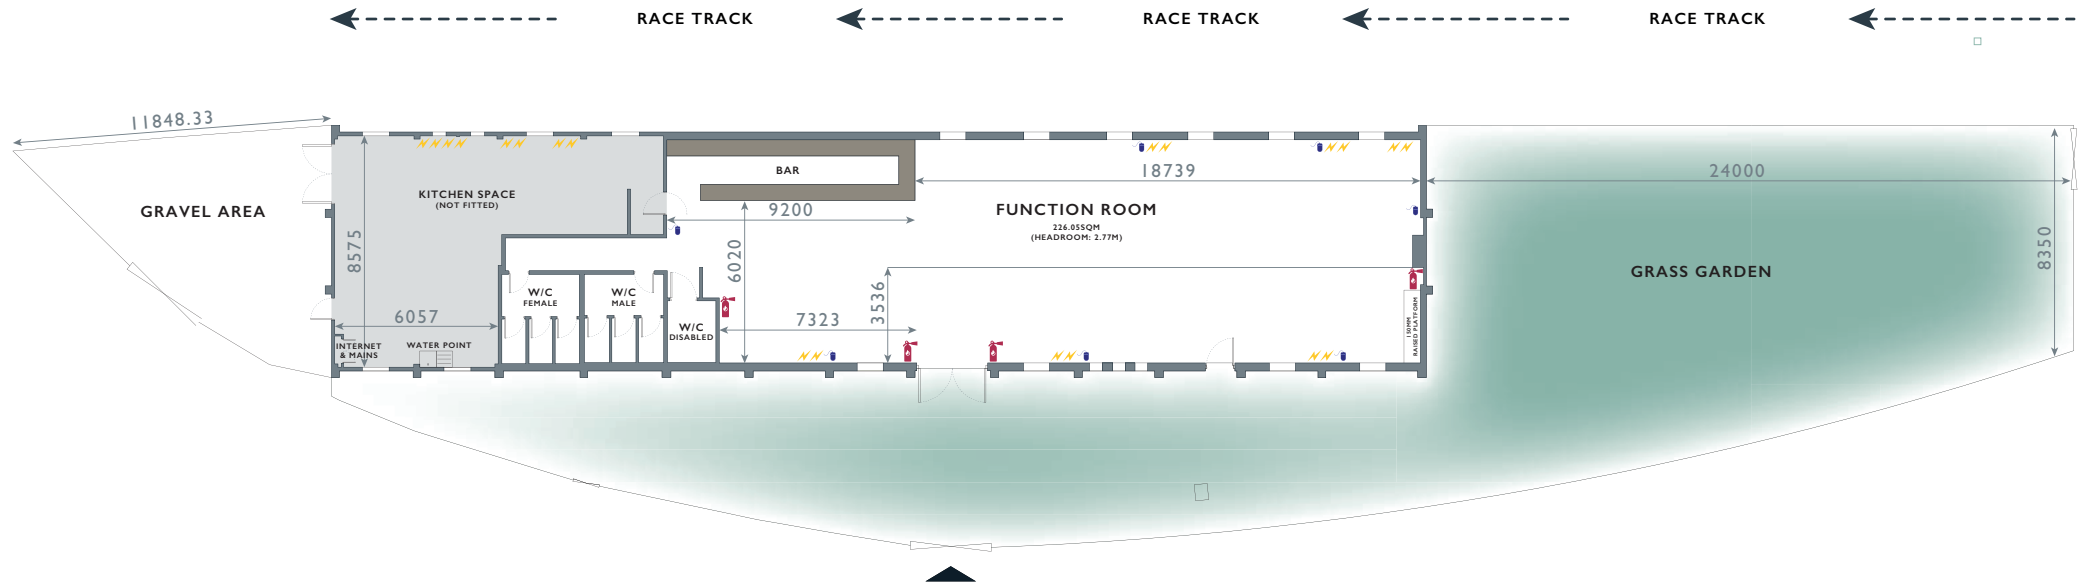

MEETING & EVENT ROOMS AT
GOODWOOD MOTOR CIRCUIT

SUPER SHELL

SUPER SHELL
ROOM CAPACITIES

THEATRE	80
BOARDROOM	16 TABLES 48 CHAIRS
U-SHAPE	14 TABLES 42 CHAIRS
CLASSROOM	12 TABLES 24 CHAIRS
CABARET	12 TABLES 60 CHAIRS
POSEUR TABLES	40 TALL TABLES 60 STOOLS
ROUNDS	14 TABLES 140 CHAIRS

SUPER SHELL

KEY:

-  POWER SOCKET
-  TELEPHONE POINT
-  NETWORK POINT
-  FIRE POINT
-  FIRE FIGHTING EQUIPMENT
-  INCLUDED IN HIRE
-  BACK OF HOUSE AREA
-  GARDEN AREA INCLUDED IN HIRE

ROOM MEASUREMENTS ARE SHOWN IN MM